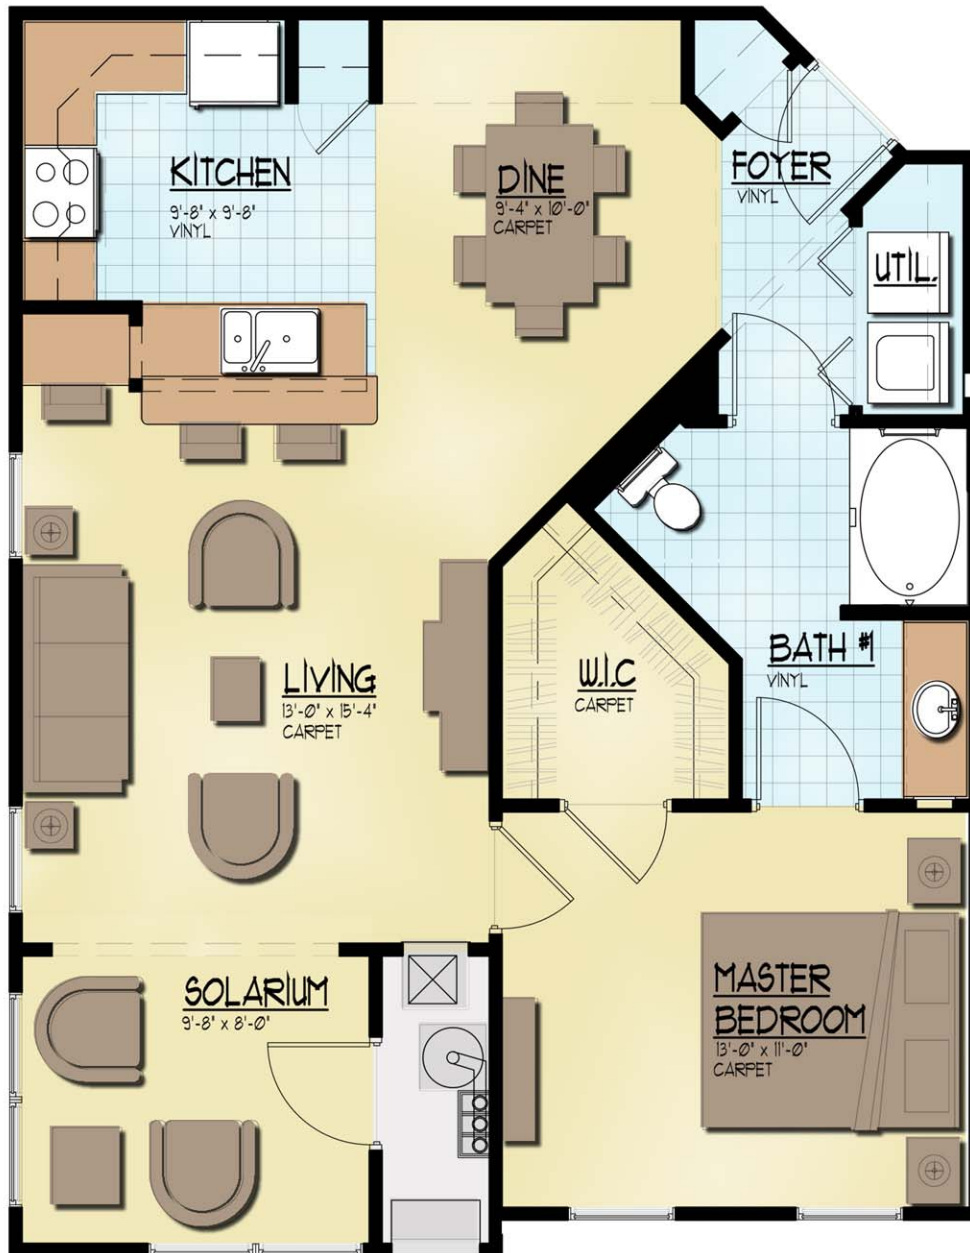

# Grand Garden Apartments

1 Bedroom w/Solarium  
(862 sq. ft.)